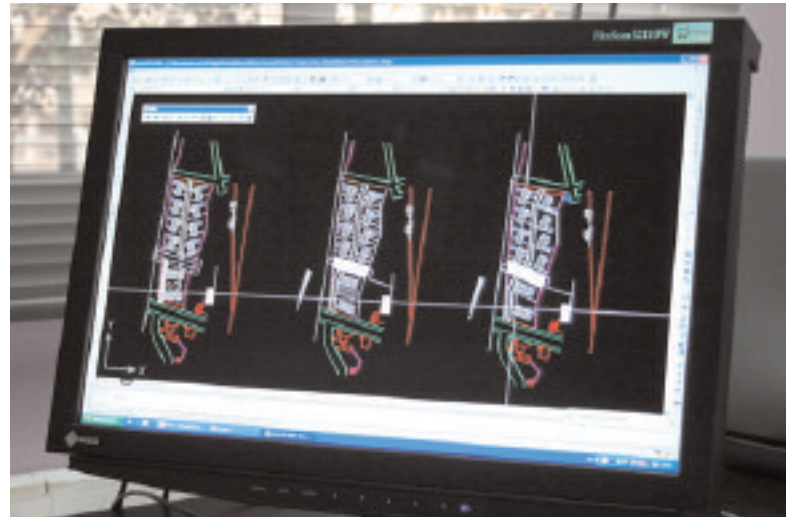

case study

Architect

Photograph

Interior Designer

Graphic Designer

Photo Retouching

QUADRUS Plan Libre adopts EIZO

Beirut, Lebanon

A Stylish Yet Functional Tool for Architects

“It’s like the Rolce Royce of monitors,” says Dany Hage, a QUADRUS Plan Libre Consultants Architect in Lebanon.

Hage uses the **Eizo** SlimEdge FlexScan monitor, which by style is a great shift compared to the old bulky, conventional look of the CRT screen he previously used. “The architecture of this screen is complete and has a good shape and structure,” he explains. **Eizo**’s particular flair blends in nicely with their modern offices.

Among architects, interior designers and landscape designers, Hage points out that his **Eizo** monitor has become a functional instrument during client meetings, which are regularly conducted right around his desk. The monitor’s practical multi-directional rotation makes it easy for everyone to get a clear view of the designs displayed on the screen.

When working individually, Hage especially points out that he likes how he can simultaneously work on multiple windows with his **Eizo**.

Hage particularly praises **Eizo** for giving him a high level of comfort needed in his profession. Since he spends most of his time behind the screen when in the office and the mobility of the screen allows him to see his design in all different angles so he could assess, fix and complete his work flawlessly.